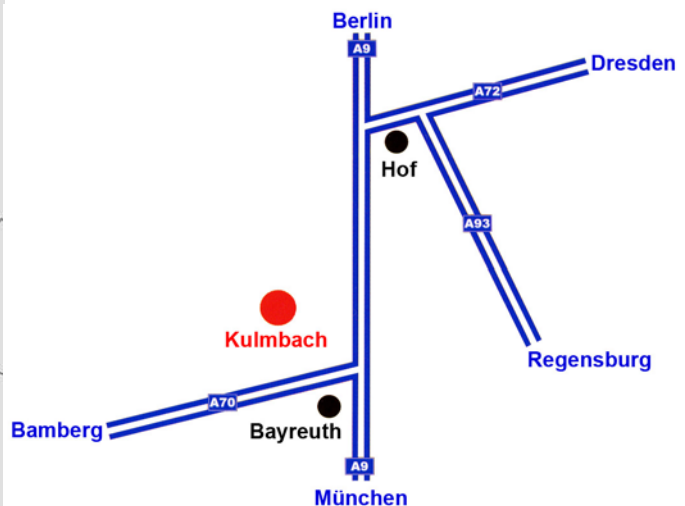

## Route guide

Kulmbach is located in Bavaria, 100 kilometers north of the city of Nuremberg.

### Approaching from the North:

Coming from the direction of Berlin on the A9 highway, head onto the A70 in the direction of Bamberg/Kronach/Kulmbach at the junction Bayreuth/Kulmbach. After approx. 10 km on the A70, take the exit Kulmbach/Neudrossenfeld. Continue on the B85 to Kulmbach.

### Approaching from the South:

Coming from the direction of Munich on the A9 highway, head onto the A70 in the direction of Bamberg/Kronach/Kulmbach at the junction Bayreuth/Kulmbach. After approx. 10 km on the A70, take the exit Kulmbach/Neudrossenfeld. Continue on the B85 to Kulmbach.

### On entering Kulmbach:

Pass straight by Kulmbach on the B85. At the end of the town, continue in the direction of Lichtenfels (B289). When the road becomes one lane, turn right after approx. 200 meters and follow the Burghaig sign. Turn left after 15 meters and drive along the "Heugasse" for approx. 150 meters. Take the turning to the right. You have reached your destination after 40 meters.